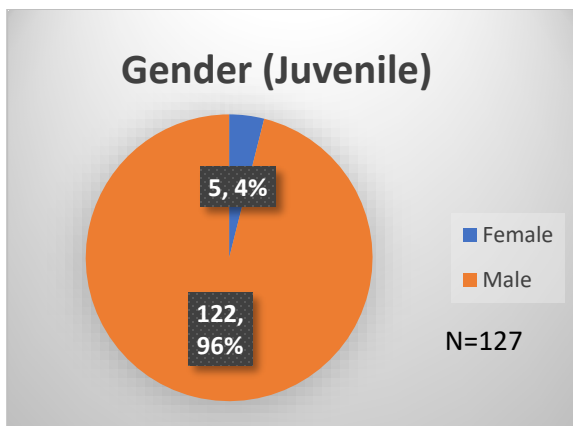

Daily Data Dashboard – December 21, 2022

Demographics for JTDC Population

Wednesday Morning Midnight Count

Total # of probation Involved youth¹: 1,039

¹ Probation Active: Any youth who is pending sentencing with an active social history, has been formally placed on probation or supervision with Cook County Juvenile Probation on the date of the report.

*Age, Gender and Race for Criminal Court population (N=1) is not represented in this report.

Data sources: cFive Supervisor – Probation Population and RMIS – JTDC Population

Daily Data Dashboard – December 21, 2022
Demographics for JTDC Population
Wednesday Morning Midnight Count