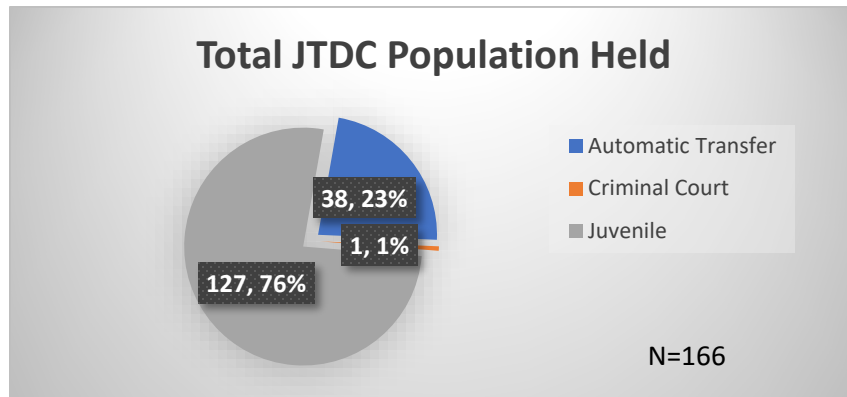

Daily Data Dashboard – December 21, 2022

Demographics for JTDC Population

Wednesday Morning Midnight Count

Total # of probation Involved youth¹: 1,039

¹ Probation Active: Any youth who is pending sentencing with an active social history, has been formally placed on probation or supervision with Cook County Juvenile Probation on the date of the report.

*Age, Gender and Race for Criminal Court population (N=1) is not represented in this report.

Data sources: cFive Supervisor – Probation Population and RMIS – JTDC Population

Daily Data Dashboard – December 21, 2022
Demographics for JTDC Population
Wednesday Morning Midnight Count