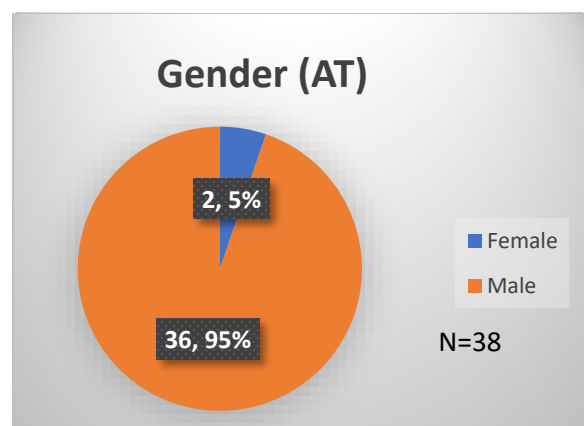

Daily Data Dashboard – December 21, 2022

Demographics for JTDC Population

Wednesday Morning Midnight Count

Total # of probation Involved youth¹: 1,039

¹ Probation Active: Any youth who is pending sentencing with an active social history, has been formally placed on probation or supervision with Cook County Juvenile Probation on the date of the report.