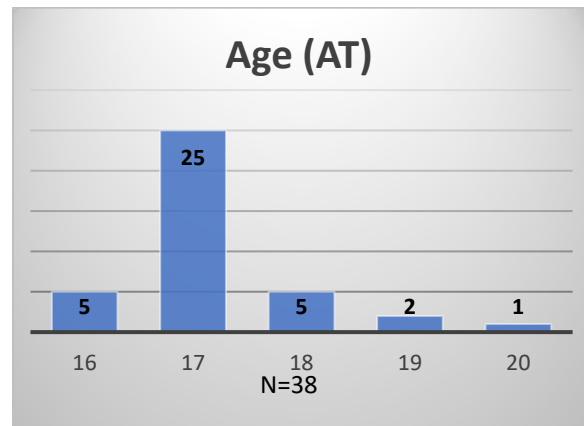

Daily Data Dashboard – December 21, 2022

Demographics for JTDC Population

Wednesday Morning Midnight Count

Total # of probation Involved youth¹: 1,039

¹ Probation Active: Any youth who is pending sentencing with an active social history, has been formally placed on probation or supervision with Cook County Juvenile Probation on the date of the report.

*Age, Gender and Race for Criminal Court population (N=1) is not represented in this report.

Data sources: cFive Supervisor – Probation Population and RMIS – JTDC Population

Daily Data Dashboard – December 21, 2022
Demographics for JTDC Population
Wednesday Morning Midnight Count