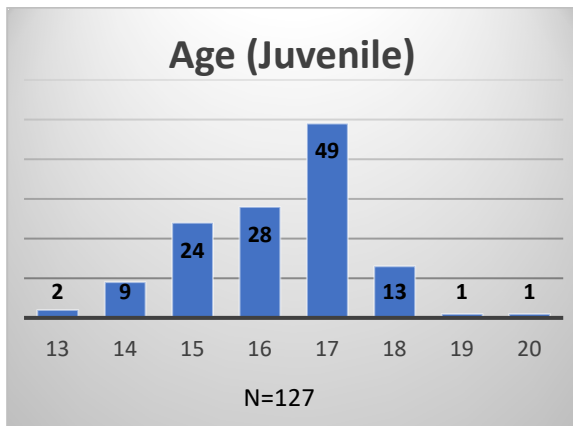

Daily Data Dashboard – December 21, 2022

Demographics for JTDC Population

Wednesday Morning Midnight Count

Total # of probation Involved youth¹: 1,039

¹ Probation Active: Any youth who is pending sentencing with an active social history, has been formally placed on probation or supervision with Cook County Juvenile Probation on the date of the report.

*Age, Gender and Race for Criminal Court population (N=1) is not represented in this report.

Data sources: cFive Supervisor – Probation Population and RMIS – JTDC Population

Daily Data Dashboard – December 21, 2022
Demographics for JTDC Population
Wednesday Morning Midnight Count